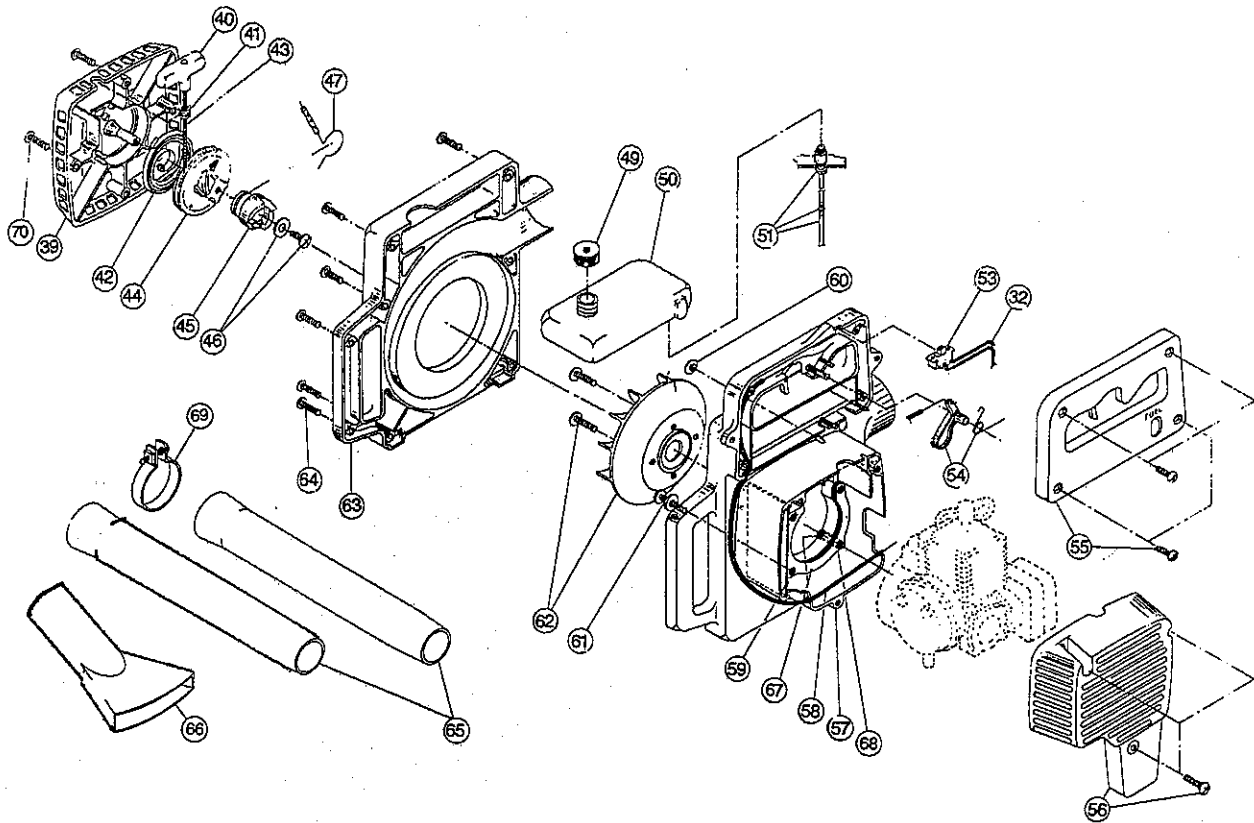

ENGINE PARTS - RYOBI 210r

Item	Part No.	Description	Item	Part No.	Description
1	610311	Spark Plug	29	683385	Flywheel
2	683374	Cylinder Assembly	30	683389	Flywheel Nut Assembly
3	612164	Cylinder Gasket	31	683390	Module Assembly
4	683375	Piston and Rod Assembly	32	683391	Wire Lead Assembly
5	683376	Muffler Assembly	*33	683392	Crankcase Service Assembly (items 21-26)
6	612165	Exhaust Gasket (each)	*34	683393	Engine Gasket Kit
7	683377	Muffler Mounting Bolt Assembly	*35	683394	O.E.M. Carburetor Repair Kit
8	683378	Carburetor/Air Filter Cover	*36	153309	Gasket-Diaphragm Repair Kit
9	612111	Air Cleaner Filter	*37	682507	Piston Ring
10	683379	Mounting Bolt Assembly	*38	610676	Flywheel Key (10 pack)
11	612112	Air Cleaner Base			
12	683380	Choke Lever Assembly			
13	683381	Carburetor Assembly			
14	612113	Carburetor Gasket (10 pack)			
15	147621	Reed Plate Assembly			
16	147622	Reed Assembly			
17	612114	Reed Plate Gasket (10 pack)			
18	683384	Cover Mounting Bolt Assembly			
19	683385	Rear Cover Assembly			
20	612115	Rear Cover Gasket (10 pack)			
21	180002	Power Shaft Assembly			
22	612116	Crankcase			
23	682041	Inner Bearing Assembly			
24	610309	Seal			
25	610308	Outer Bearing			
26	682040	Snap Ring Assembly			
27	683387	Engine Mount Assembly			
28	611063	Ground Tab			

* not shown

The above part numbers are for serial numbers 102077041 and greater.

BLOWER PARTS - RYOBI 210r

Item	Part No.	Description
39	180203	Starter Cover
40	610300	Pull Handle
41	611061	Rope Guide
42	612118	Recoil Spring
43	612119	Rope
44	612120	Starter Pulley
45	612121	Starter Cam
46	683396	Pulley Mounting Screw Assembly
47	612122	Starter Cam Spring
48	180207	Starter Cover Assembly (includes items 39-47, 70)
49	180000	Fuel Cap Assembly
50	180023	Fuel Tank
51	683398	Fuel Line Assembly
53	682542	Switch Assembly
54	683400	Trigger Assembly
55	180204	Handle Cover Assembly
56	683402	Engine Cover Assembly
57	180205	Blower Housing Engine Side
58	683403	Throttle Wire and Housing Assembly