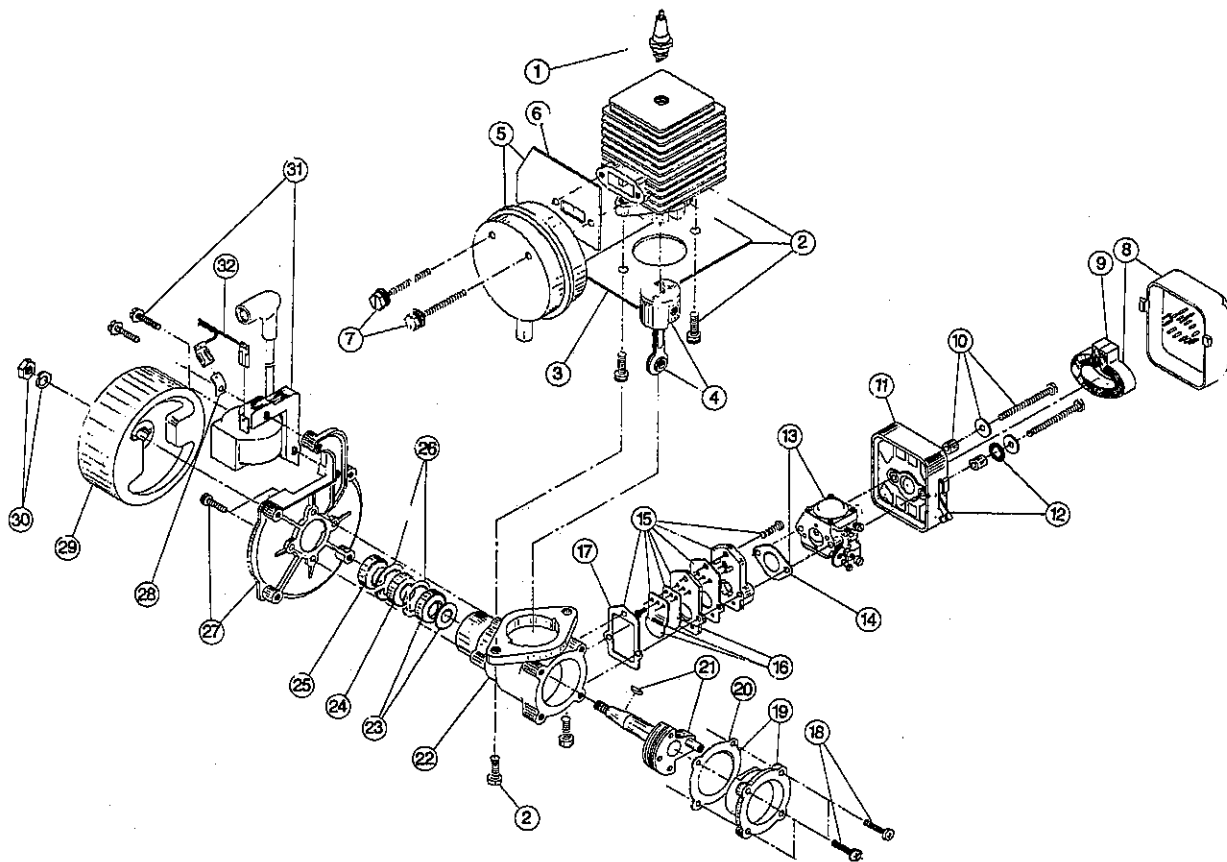

ENGINE PARTS - RYOBI 210r

Item	Part No.	Description	Item	Part No.	Description
1	610311	Spark Plug	29	683385	Flywheel
2	683374	Cylinder Assembly	30	683389	Flywheel Nut Assembly
3	612164	Cylinder Gasket	31	683390	Module Assembly
4	683375	Piston and Rod Assembly	32	683391	Wire Lead Assembly
5	683376	Muffler Assembly	*33	683392	Crankcase Service Assembly (items 21-26)
6	612165	Exhaust Gasket (each)	*34	683393	Engine Gasket Kit
7	683377	Muffler Mounting Bolt Assembly	*35	683394	O.E.M. Carburetor Repair Kit
8	683378	Carburetor/Air Filter Cover	*36	153309	Gasket-Diaphragm Repair Kit
9	612111	Air Cleaner Filter	*37	682507	Piston Ring
10	683379	Mounting Bolt Assembly	*38	610676	Flywheel Key (10 pack)
11	612112	Air Cleaner Base			
12	683380	Choke Lever Assembly			
13	683381	Carburetor Assembly			
14	612113	Carburetor Gasket (10 pack)			
15	147621	Reed Plate Assembly			
16	147622	Reed Assembly			
17	612114	Reed Plate Gasket (10 pack)			
18	683384	Cover Mounting Bolt Assembly			
19	683385	Rear Cover Assembly			
20	612115	Rear Cover Gasket (10 pack)			
21	180002	Power Shaft Assembly			
22	612116	Crankcase			
23	682041	Inner Bearing Assembly			
24	610309	Seal			
25	610308	Outer Bearing			
26	682040	Snap Ring Assembly			
27	683387	Engine Mount Assembly			
28	611063	Ground Tab			

* not shown

The above part numbers are for serial numbers 102077041 and greater.

BLOWER PARTS - RYOBI 210r

Item	Part No.	Description
39	180203	Starter Cover
40	610300	Pull Handle
41	611061	Rope Guide
42	612118	Recoil Spring
43	612119	Rope
44	612120	Starter Pulley
45	612121	Starter Cam
46	683396	Pulley Mounting Screw Assembly
47	612122	Starter Cam Spring
48	180207	Starter Cover Assembly (includes items 39-47, 70)
49	180000	Fuel Cap Assembly
50	180023	Fuel Tank
51	683398	Fuel Line Assembly
53	682542	Switch Assembly
54	683400	Trigger Assembly
55	180204	Handle Cover Assembly
56	683402	Engine Cover Assembly
57	180205	Blower Housing Engine Side
58	683403	Throttle Wire and Housing Assembly